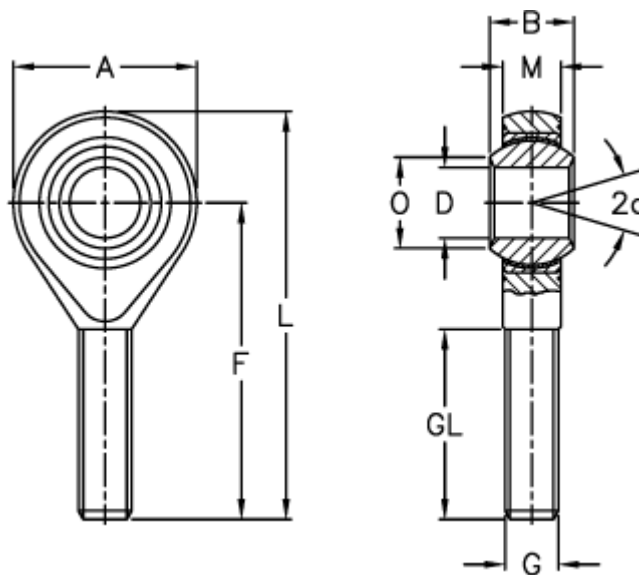

Article number: 54301118

Description: LDK Rod end POS 18EC

Measures

A	= 42	L	= 93
a (degrees)	= 15	M	= 16.50
B	= 23	O	= 21.8
D	= 18	Static load C0 (kN)	= 48.2
Dynamic load C (kN)	= 23.5	Weight (g)	= 260
F	= 72		
g	= M18X1,5		
GL	= 44		